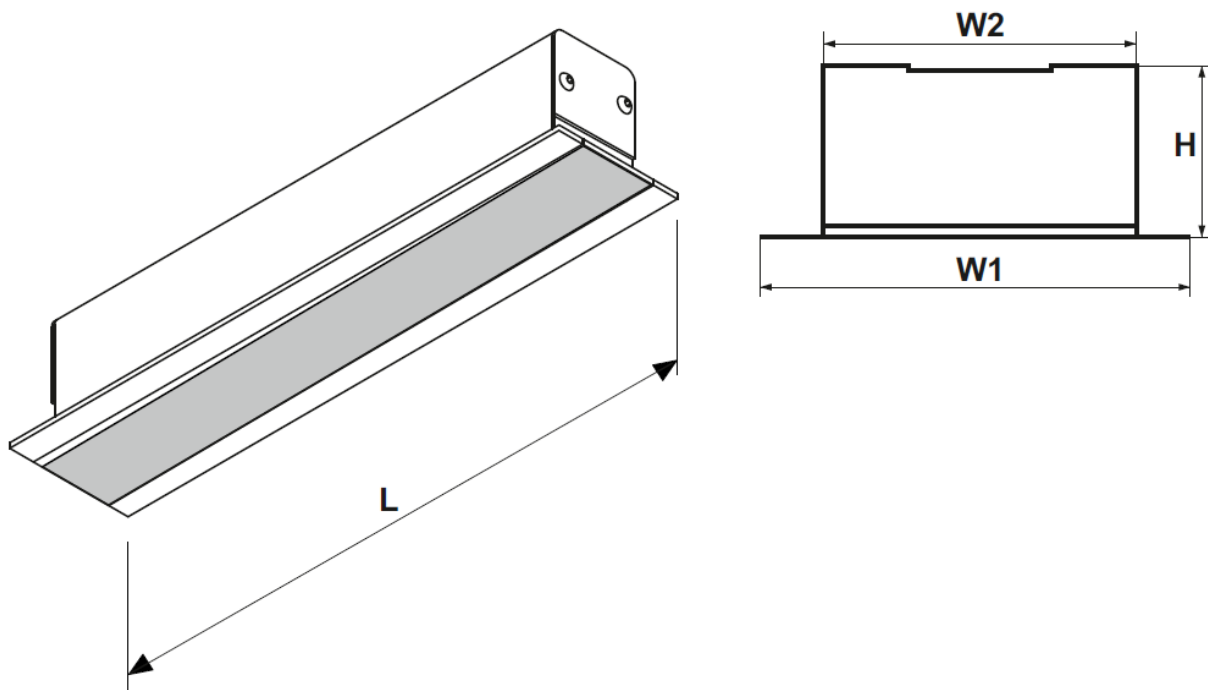

### GENERAL INFORMATION »

- ∴ Rated voltage: 180-265V/ 50-60Hz
- ∴ Power: 24W; 50W
- ∴ Colour temperature: 3000K; 4000K
- ∴ Colour: White; Black
- ∴ Body: Aluminium
- ∴ Reflector: Polycarbonate (PC)
- ∴ Clamps: spring clips
- ∴ Beam angle: 120°
- ∴ Colour rendering index: Ra≥80
- ∴ PF≥ 0.9
- ∴ Mounting: Recessed mounting
- ∴ Protection against dust and moisture: IP40

## DIMENSIONS »

Model	Length (mm)	Width (mm)	Height (mm)
24W	600	75	35
50W	1500	75	35