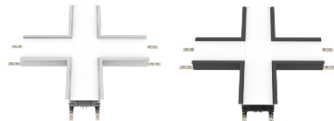

Catalogue number	Watt (W)	Colour	Whole fixture lumens (lm)	Colour temp. (K)	Size (mm)
99PFMX30/BL	15	Black	1350	3000	35x75x334
99PFMX40/BL	15	Black	1350	4000	35x75x334
99PFMX30/WH	15	White	1350	3000	35x75x334
99PFMX40/WH	15	White	1350	4000	35x75x334